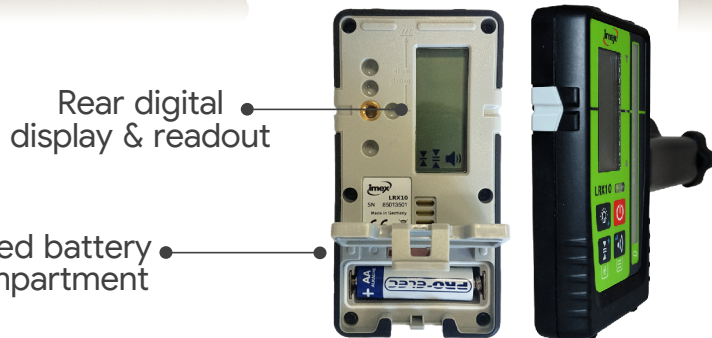

Digital Rotary Laser Receiver

Works with Red & Green Beam Lasers

The Imex LRX laser receiver range offers the latest in laser receiver technology! Level and grade as accurate as 0.5mm with the flexibility of both **RED** & **GREEN** beam detection.

012-LRX10

012-LRX6

Specification	LRX6	LRX10
Detection window	60mm +30 to -30	90mm -30 to +60
Working range	300m radius	300m radius
Detectable spectrum	Red, green Laser	Red, green laser
Measurement accuracy	Fine - 1.0mm	Ultrafine - 0.5mm
	Medium - 2.0mm	Fine - 1.0mm
	Coarse - 5.0mm	Medium - 2.0mm
		Coarse - 5.0mm
		Ultracoarse - 10.0mm
Magnets	2x topface	2x topface
Drop test on concrete	1.5m height	1.5m height
Waterproof, shockproof	IP67	IP67
Warranty	3 years	3 years